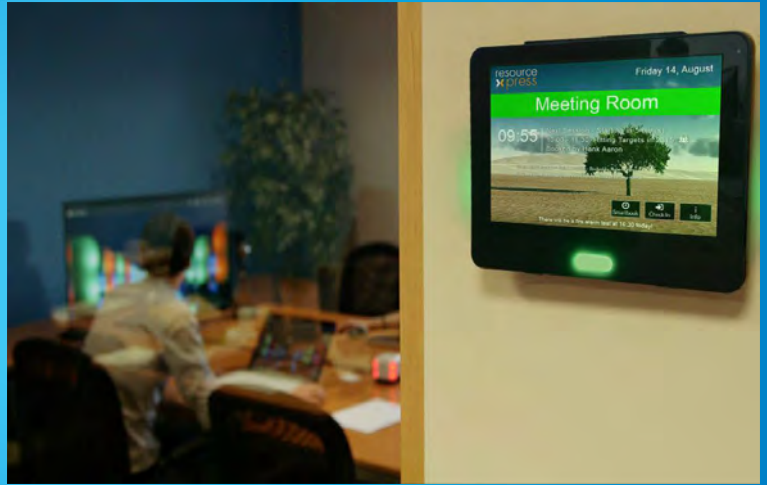

Aura

INTERACTIVE DIGITAL SIGNAGE
FOR ROOMS AND RESOURCES

Delivering a professional workplace image plus significant improvements in room and resource efficiency

Features

- Provides a clear indication of room status and availability - no more meeting room confusion and arguments!
- Interactive mode provides instant local room booking, reservation extend and room check-out for true usage reporting
- Optional auto-release/check-in mode deals with the problem of no-shows, freeing up room for others to use
- Works with MS Outlook/Exchange 2010, 2013, IBM (Lotus) Notes, MS Office 365, Google Calendars and a wide range of web enabled resource booking systems
- Supports optional authenticated access
- Centrally managed by server so fully scalable for enterprise wide solutions
- Standard ResourceXpress features include;
  - Message streamer
  - Fully customisable screens
  - Interactive pop-up floor plans
  - On demand second language option
  - Basic digital signage mode

Technical

- Resolution: 1280 x 800
- Dims: 261 x 193 x 27mm
- Contrast Ratio: 1000:1
- Brightness: 300 nits
- Viewing Angle: 178/178
- Power Options: External mains adapter (supplied) or PoE 802.3af
- Memory: 8GB eMMC internal Storage and 2GB DDR3 System Memory
- Touch screen: 4 Point Capacitive Multi-touch
- Weight: 710g
- Wireless LAN: Wi-Fi 802.11 b/g/n (supports WPA2-Enterprise, WPA2-AES, Hidden SSID & WPA2-PSK)
- Ethernet mode also supports 802.1x
- Mounting: VESA 75mm, glass wall, hard or soft wall mounted. Includes bracket and UHB adhesive for mounting on glass
- Operating System: Android 5.1.1

Contact your ResourceXpress reseller by visiting: www.resourceexpress.com or QED UK by email: sales@qedas.com for more details.

© QED Advanced Systems Limited 2016. All Rights Reserved. All other trademarks are acknowledged. E&OE.

Ver: 5 - July 2017